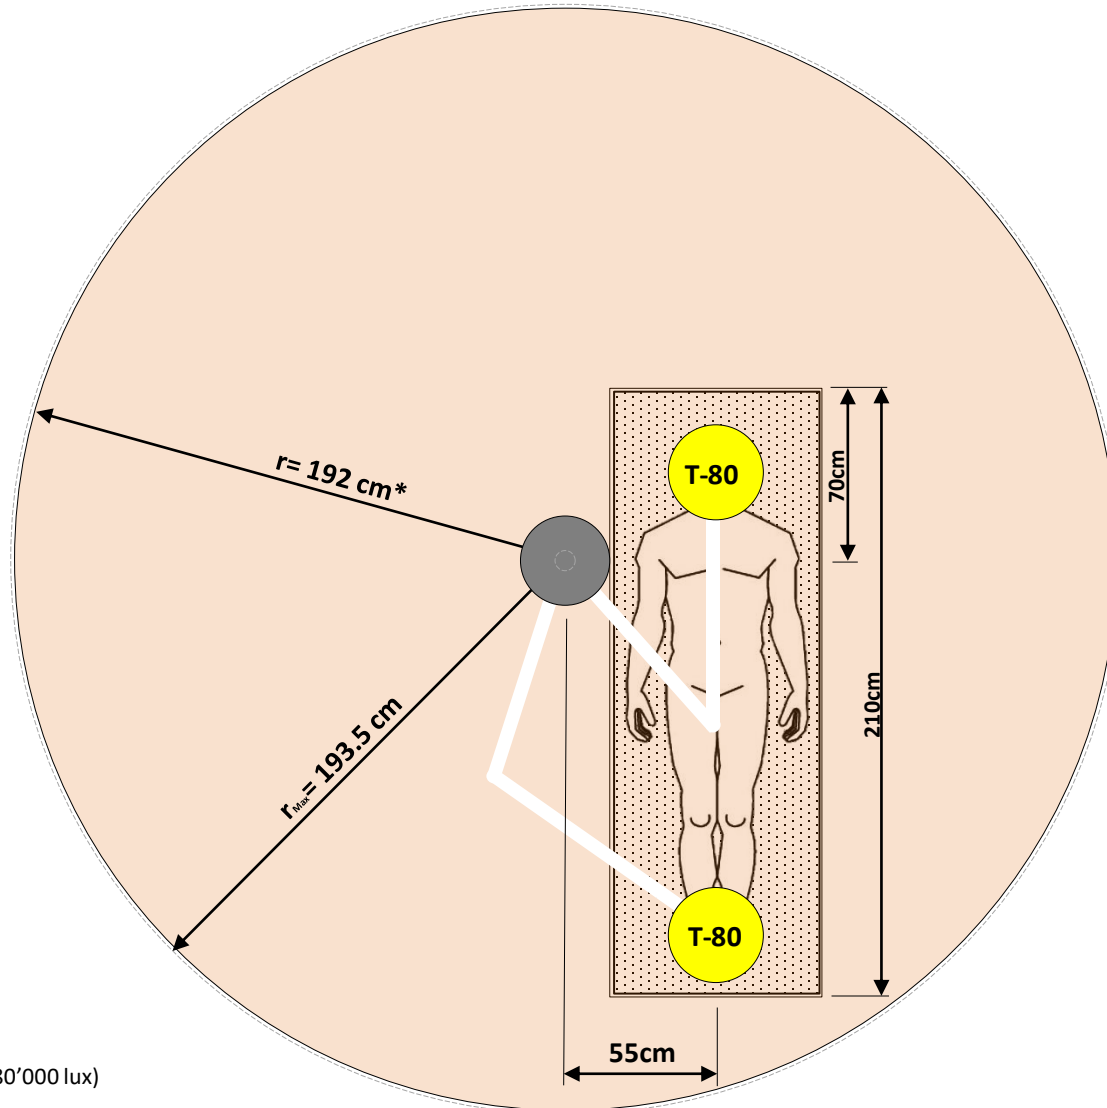

Recommended Installation

TRIANGO 80 C

Mathias Rüsche , September 2020

Installation Height

Installation Height (with intermediate ceiling adapter)

Installation Position

* If installation height = 195cm,
and bed height = 80cm
and lighting distance = 100cm (80'000 lux)

Ceiling base plate – Hole pattern