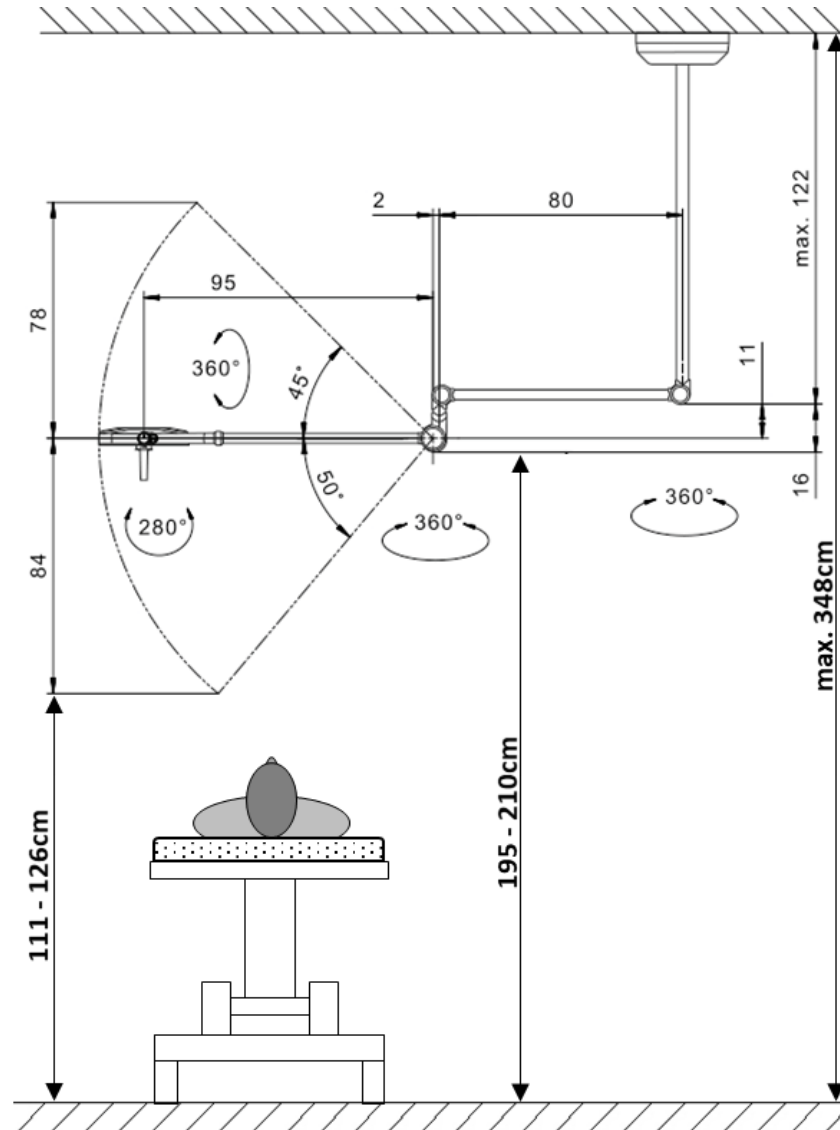

Recommended Installation

TRIANGO 80 C

Mathias Rüsche , September 2020

Installation Height

Installation Height (with intermediate ceiling adapter)

Installation Position

* If installation height = 195cm,
and bed height = 80cm
and lighting distance = 100cm (80'000 lux)

Ceiling base plate – Hole pattern