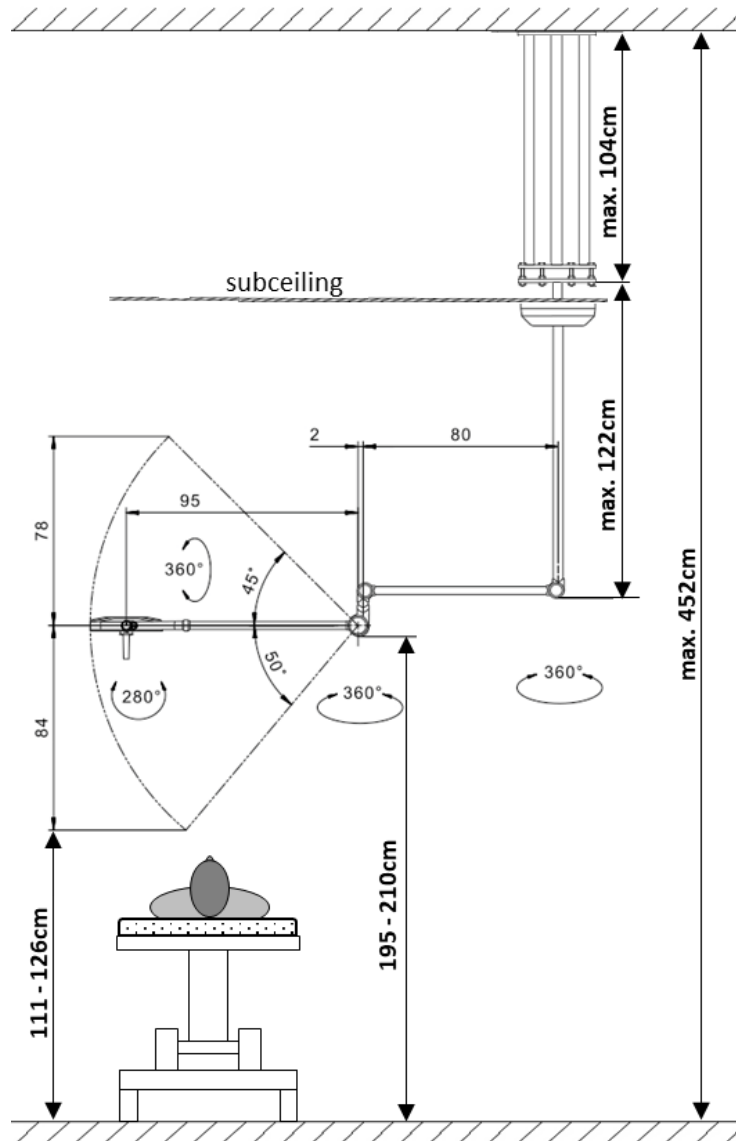

Recommended Installation

TRIANGO 80 C

Mathias Rüsche , September 2020

Installation Height

Installation Height (with intermediate ceiling adapter)

Installation Position

* If installation height = 195cm,
and bed height = 80cm
and lighting distance = 100cm (80'000 lux)

Ceiling base plate – Hole pattern